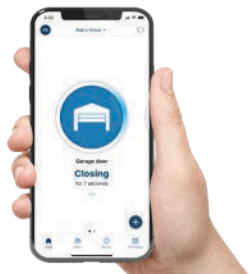

Commander Extreme II

DESIGNED FOR EXTREME WEATHER CONDITIONS & HEAVY CUSTOM DOORS

MS127MYQ

RESIDENTIAL SECTIONAL GARAGE DOOR OPENER

MYQ CAPABLE, WIRELESS BEAMS & BATTERY BACKUP COMPATIBLE

Works with myQ® smart technology⁽²⁾

Additional purchase of The myQ Connectivity Kit is required

APP AVAILABLE ON:

- Set real time notifications to alert you when your garage opens, closes or is left open.
- Monitor and control your garage door from anywhere.⁽²⁾
- Share limited guest access with up to 15 people you trust.
- Pre-set scheduling to close your garage door at a certain time.
- Protect your loved ones and belongings with The Protector System™ (Safety IR Beams).
- Peace of mind knowing if your garage door is open or closed anywhere and any time.