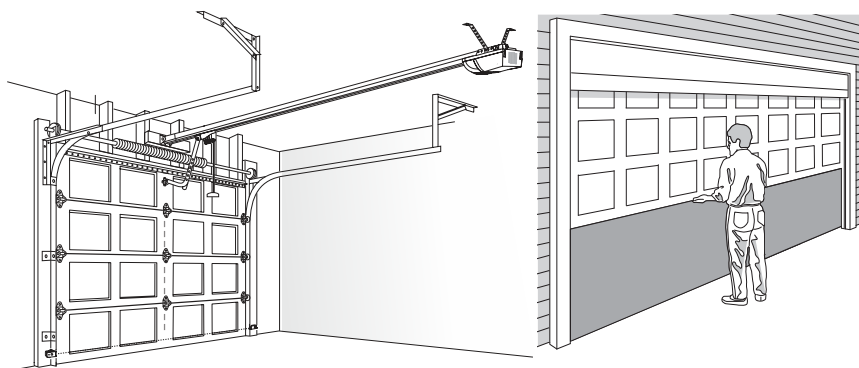

TYPICAL INSTALLATION - SECTIONAL DOORS

- Maximum lifting under spring tension: 20 kg
- Suitable for steel and timber spring balanced doors
- Total door area: 20m²
- Single dwelling, max door weight up to 150 kg / 286 kg⁽³⁾

18-22
SECONDS

22-31
SECONDS

SECURITY

SECURITY+ 2.0®

- Encrypted rolling code across multiple frequencies.
- Security+ 2.0® technology virtually eliminates interference.

SMART

SMART HOME TECHNOLOGY

- myQ compatible - monitor and control your garage door from anywhere.⁽²⁾

ELECTRICAL

LIGHTING: LED LIGHTING

- LED light turns on with activation.
- Turns off 3 minutes after operation by default.
- Configurable from 30 seconds to 10 minutes.

STANDARD SPECIFICATIONS

- Input voltage: 220-240 VAC
- Rated door areas up to: 20m²
- Max door height: 3.5m
- Max door weight: 150 kg / 286 kg⁽³⁾
- Max peak pulling force: 1200N
- Max lift under spring tension: 20 kg
- Radio frequency: 433.30, 433.92, 434.54 MHz with Security+ 2.0 technology
- Minimum headroom required: 30mm
- C-rail with chain drive
- 24C DV motor with thermal overload protection
- Lighting: LED Lighting
- Memory register of up to 64 remote controls
- Compatible with myQ technology⁽²⁾

WARNING! Product contains coin/button cell batteries. The battery is hazardous. Keep product and batteries away from children. Battery can cause severe or fatal injuries in 2 hours or less if swallowed or placed inside any part of the body. Seek immediate medical attention if it is suspected that a coin/button cell battery has been swallowed or placed inside any part of the body.

Merlin®

AUSTRALIA

Chamberlain Australia Pty Ltd
PO Box 1446
Lane Cove NSW 1595
Australia

gomerlin.com.au

1800 638 234

NEW ZEALAND

Chamberlain New Zealand Ltd
PO Box 100-221
North Shore, Auckland 0745
New Zealand

gomerlin.co.nz

0800 653 667