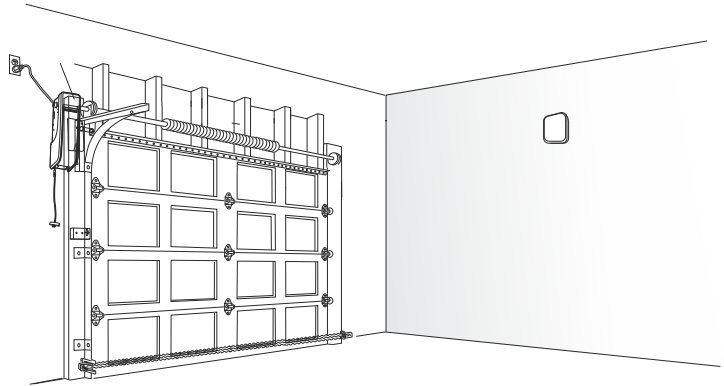

TYPICAL INSTALLATION - SECTIONAL DOORS

- Maximum lifting under spring tensions: 20 kg
- Suitable for steel and timber spring balanced doors
- Door height: 4.2m Total door area: 16.5m²
- Single dwelling, max door weight up to 130 / 230 kg³

SECURITY

SECURITY+ 2.0®

- Encrypted rolling code across multiple frequencies.
- Security+ 2.0® technology virtually eliminates interference.

SMART

HOME CONNECTIVITY

- Built-in myQ Wi-Fi for the easiest way to connect to the garage.
- Monitor, control and receive alerts about your garage door through the myQ smartphone App.
- Set a recurring schedule to close a garage door or turn lights on/off.
- Syncs with popular smart devices and platforms.

ELECTRICAL

MYQ REMOTE LED LIGHT

- Multiple programming options, including myQ App control.
- Mounts to ceiling or wall.
- Easy-to-clean hinged cover.

STANDARD SPECIFICATIONS

- Input voltage: 230-240 VAC
- Rated door areas up to: 16.5m²
- Max door height: 4.2m
- Max door weight: 130 kg / 230 kg³
- Max peak pulling force: 600N
- Max lift under spring tension: 20 kg
- Minimum side room: 216mm
- Radio frequency: 433.30, 433.92, 434.54 MHz with Security +2.0 technology.
- Garage Door Opener Capacity of up to 40 Remote Controls, 4 Wireless Keyless Entry Systems and 16 myQ Devices.

Merlin®

AUSTRALIA

Chamberlain Australia Pty Ltd
PO Box 1446
Lane Cove NSW 1595
Australia

gomerlin.com.au
1800 638 234

NEW ZEALAND

Chamberlain New Zealand Ltd
PO Box 100-221
North Shore
Auckland 0745
New Zealand

gomerlin.co.nz
0800 653 667

Designed & Engineered in Australia.

© 2023 The Chamberlain Group LLC. All Rights Reserved. ® Registered Trade Marks of The Chamberlain Group, Inc. ™ Trade Marks of Chamberlain Group, Inc.

WARNING!