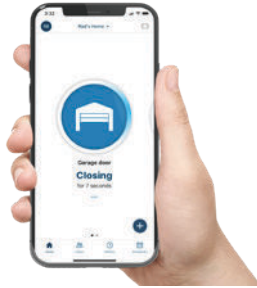

Commander Ultimate

OPEN UP POSSIBILITIES

MJ3800MYQ

Wi-Fi

WALL MOUNT GARAGE DOOR OPENER
INTEGRATED MYQ WI-FI & BATTERY BACKUP

Integrated myQ²

APP AVAILABLE ON:

- Set real time notifications to alert you when your garage opens, closes or is left open.
- Monitor and control your garage door from anywhere.
- Share limited guest access with five people you trust.
- Pre-set scheduling to close your garage door at a certain time.
- Protect your loved ones and belongings with The Protector System™ (Safety IR Beams).
- Peace of mind knowing if your garage door is open or closed anywhere and any time.