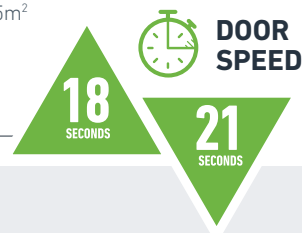

- Maximum lifting under spring tensions 20 kg
- Suitable for steel and timber spring balanced doors
- Door height: 2.4m Door width: 5.5m Total door area: 13.5m²
- Single dwelling, max door weight up to 90 kg