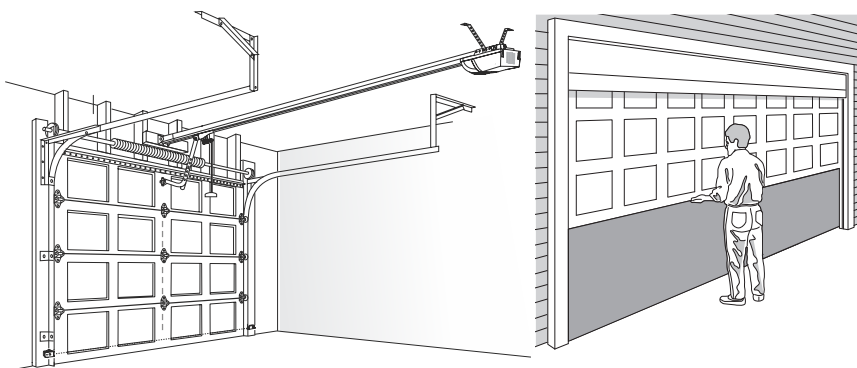

TYPICAL INSTALLATION - SECTIONAL DOORS